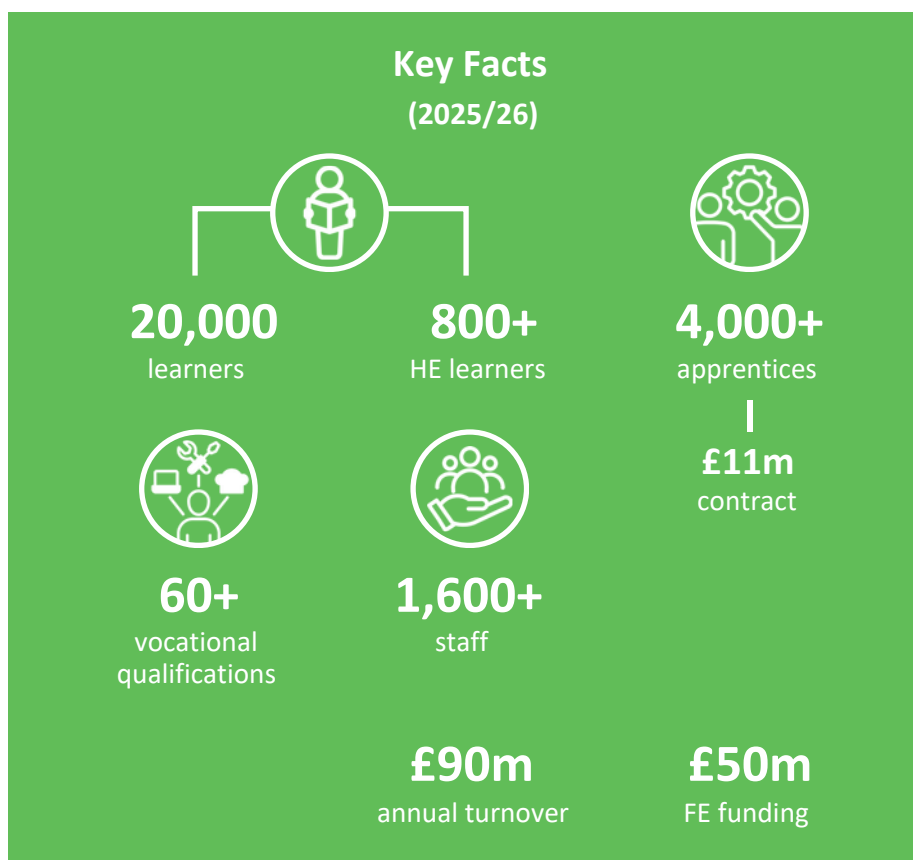

Senedd constituencies:

Gwynedd Maldwyn | Bangor Conwy Môn | Clwyd

- + Largest **multi-campus Further Education (FE) college** in Wales
- + Delivers FE, Higher Education (HE), and work-based learning across North Wales
- + Includes **COPA**, specialist training subsidiary